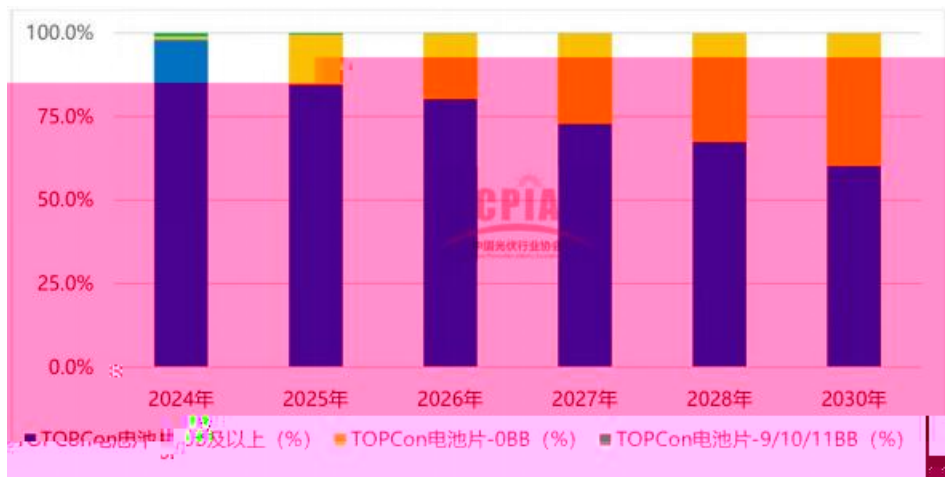

2025

2025

144.3GWh

50%

2025

“ ”

2024

2024
277.57GW 28.3% 530GW 10%
2024 35.9%

2011-2024 2025-2030 GW

2023
N P N
2024 2024 N TOPCon
PERC 20.5% N XBC
71.1% N
3.3% 5.0%
2024-2030

2024-2025

2024 TOPCon 98%

2024 2BB SMBB 16BB 9BB

10BB 2030 39.6%

2024 0BB 1%

2024-2030 TOPCon